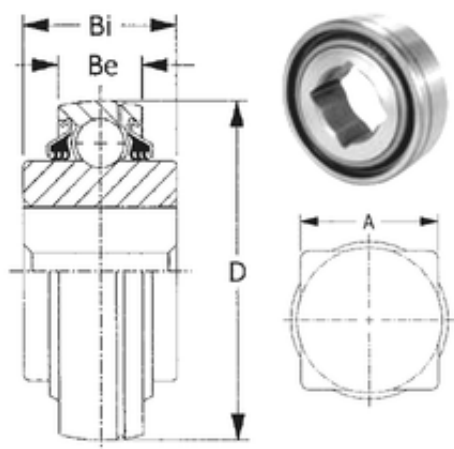

## Tolamentos do Brasil Ltda

38,1 mm x 100 mm x 44,45 mm CYSD  
GW211PPB17 deep groove ball bearings

Bearing No. GW211PPB17

|                |                   |
|----------------|-------------------|
| Size           | 38.1x100x44.45 mm |
| Bore Diameter  | 38,1 mm           |
| Outer Diameter | 100 mm            |
| Width          | 44,45 mm          |
| d              | 38,1 mm           |
| D              | 100 mm            |
| B              | 44,45 mm          |
| C              | 33,325 mm         |
| Be             | 33,325 mm         |
| Bi             | 44,45 mm          |

GW211PPB17 Bearing 2D drawings and 3D CAD models