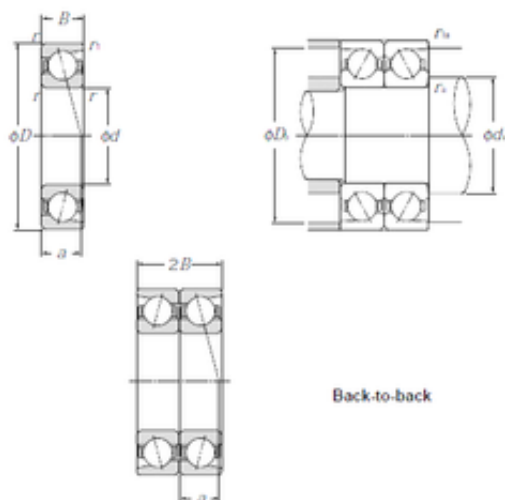

Tolamentos do Brasil Ltda

65 mm x 90 mm x 13 mm CYSD 7913CDB angular contact ball bearings

Bearing No. 7913CDB

Size	65x90x13 mm
Bore Diameter	65 mm
Outer Diameter	90 mm
Width	13 mm
d	65 mm
D	90 mm
B	13 mm
C	13 mm
Angle (°)	15 °
r min.	1 mm
2B	26 mm
Weight	0,408 Kg
Basic dynamic load rating (C)	33 kN
Basic static load rating (C0)	40,5 kN
(Grease) Lubrication Speed	8400 r/min

7913CDB Bearing 2D drawings and 3D CAD models