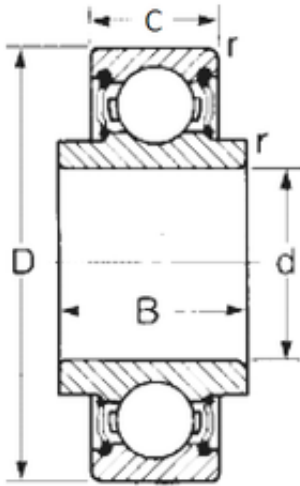

Tolamentos do Brasil Ltda

25 mm x 52 mm x 16,749 mm CYSD 88505
deep groove ball bearings

Bearing No. 88505

Size	25x52x16.749 mm
Bore Diameter	25 mm
Outer Diameter	52 mm
Width	16,749 mm
d	25 mm
D	52 mm
B	16,749 mm
C	15 mm
r min.	1 mm
Weight	0,138 Kg
Basic dynamic load rating (C)	14,02 kN

88505 Bearing 2D drawings and 3D CAD models