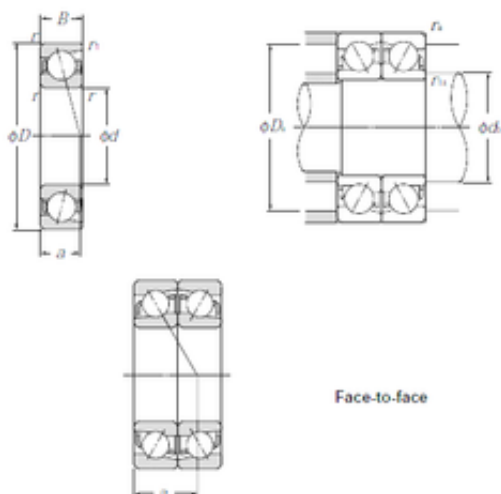

## Tolamentos do Brasil Ltda

15 mm x 35 mm x 11 mm CYSD 7202BDF  
angular contact ball bearings

Bearing No. 7202BDF

Size	15x35x11 mm
Bore Diameter	15 mm
Outer Diameter	35 mm
Width	11 mm
d	15 mm
D	35 mm
B	11 mm
C	11 mm
Angle ( ° )	40 °
r min.	0,6 mm
2B	22 mm
Weight	0,092 Kg
Basic dynamic load rating (C)	13,6 kN
Basic static load rating (C0)	8,7 kN
(Grease) Lubrication Speed	15000 r/min

7202BDF Bearing 2D drawings and 3D CAD models