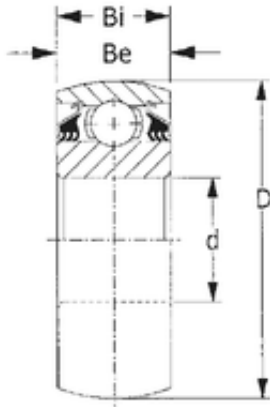

Tolamentos do Brasil Ltda

55,575 mm x 100 mm x 33,325 mm CYSD
W211PPB2 deep groove ball bearings

Bearing No. W211PPB2

Size	55.575x100x33.325 mm
Bore Diameter	55,575 mm
Outer Diameter	100 mm
Width	33,325 mm
d	55,575 mm
D	100 mm
B	33,325 mm
C	33,325 mm
Be	33,325 mm

W211PPB2 Bearing 2D drawings and 3D CAD models