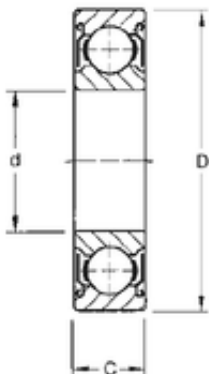

Tolamentos do Brasil Ltda

50 mm x 72 mm x 12 mm CYSD 6910-ZZ deep groove ball bearings

Bearing No. 6910-ZZ

Size	50x72x12 mm
Bore Diameter	50 mm
Outer Diameter	72 mm
Width	12 mm
d	50 mm
D	72 mm
B	12 mm
C	12 mm
r min.	0,6 mm
Weight	0,14 Kg
Basic dynamic load rating (C)	12,8 kN

6910-ZZ Bearing 2D drawings and 3D CAD models