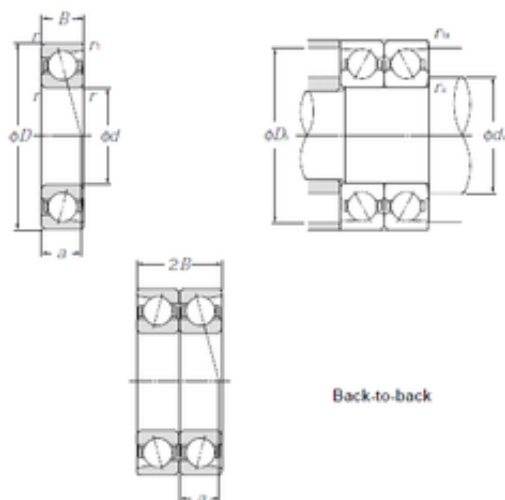

Tolamentos do Brasil Ltda

35 mm x 62 mm x 14 mm CYSD 7007CDB angular contact ball bearings

Bearing No. 7007CDB

| | |
|-------------------------------|-------------|
| Size | 35x62x14 mm |
| Bore Diameter | 35 mm |
| Outer Diameter | 62 mm |
| Width | 14 mm |
| d | 35 mm |
| D | 62 mm |
| B | 14 mm |
| C | 14 mm |
| Angle (°) | 15 ° |
| r min. | 1 mm |
| 2B | 28 mm |
| Weight | 0,298 Kg |
| Basic dynamic load rating (C) | 31 kN |
| Basic static load rating (C0) | 27,3 kN |
| (Grease) Lubrication Speed | 14000 r/min |

7007CDB Bearing 2D drawings and 3D CAD models