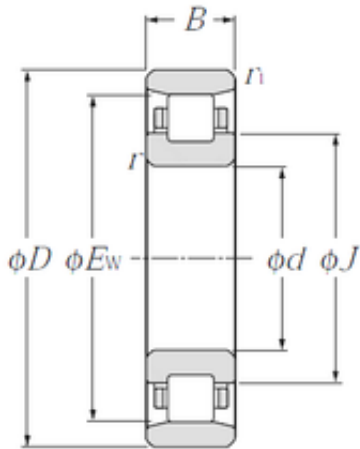

## Tolamentos do Brasil Ltda

45 mm x 100 mm x 25 mm CYSD N309E  
cylindrical roller bearings

Bearing No. N309E

Size	45x100x25 mm
Bore Diameter	45 mm
Outer Diameter	100 mm
Width	25 mm
d	45 mm
D	100 mm
B	25 mm
C	25 mm
Weight	0,93 Kg
Basic dynamic load rating (C)	98 kN
Basic static load rating (C0)	93 kN
(Grease) Lubrication Speed	5600 r/min

N309E Bearing 2D drawings and 3D CAD models