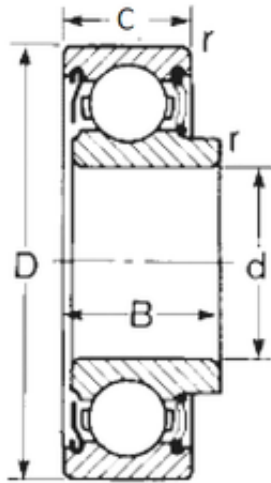

## Tolamentos do Brasil Ltda

45 mm x 85 mm x 24 mm CYSD 87509 deep groove ball bearings

Bearing No. 87509

Size	45x85x24 mm
Bore Diameter	45 mm
Outer Diameter	85 mm
Width	24 mm
d	45 mm
D	85 mm
B	24 mm
C	21 mm
Weight	0,545 Kg
Basic dynamic load rating (C)	31,67 kN

87509 Bearing 2D drawings and 3D CAD models