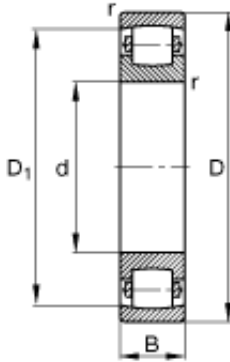

## Tolamentos do Brasil Ltda

140 mm x 300 mm x 62 mm FAG 20328-MB  
spherical roller bearings

Bearing No. 20328-MB

Size	140x300x62 mm
Bore Diameter	140 mm
Outer Diameter	300 mm
Width	62 mm
d	140 mm
D	300 mm
B	62 mm
$D_1$	257,9 mm
$D_{a \max}$	283 mm
$d_{a \min}$	157 mm
$r_{a \max}$	3 mm
$r_{\min}$	4 mm
m	22,5 kg / Weight
$C_r$	640000 N / Dynamic load rating (radial)
$C_{0r}$	850000 N / Static load rating (radial)
$n_G$	2370 1/min / Limiting speed
$C_{ur}$	66000 N / Fatigue limit load, radial

20328-MB Bearing 2D drawings and 3D CAD models