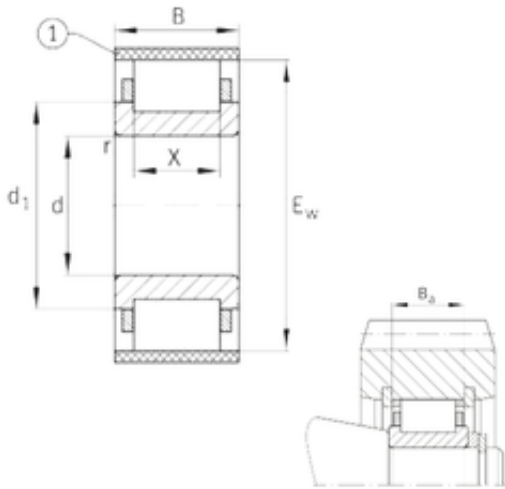

Tolamentos do Brasil Ltda

FAG RN2314-E-MPBX cylindrical roller bearings

Bearing No. RN2314-E-MPBX

Size	70x133x51 mm
Bore Diameter	70 mm
Outer Diameter	133 mm
Width	51 mm
d	70 mm
Ew	133 mm
B	51 mm
Ba	48,2 mm
X	34 mm
d1	97,4 mm
r min.	2,1 mm
Weight	2,78 Kg
Basic dynamic load rating (C)	325 kN
Basic static load rating (C0)	325 kN

RN2314-E-MPBX Bearing 2D drawings and 3D CAD models