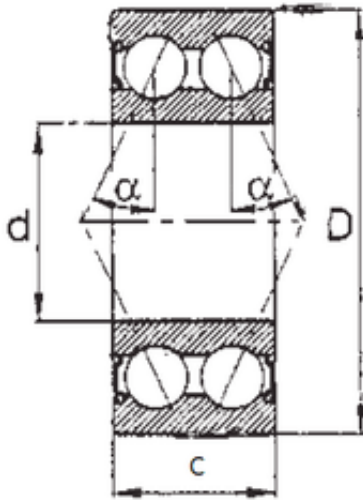

Tolamentos do Brasil Ltda

50 mm x 90 mm x 30,162 mm FBJ 5210-2RS
wqhmv.com

Bearing No. 5210-2RS

Size	50x90x30.162 mm
Bore Diameter	50 mm
Outer Diameter	90 mm
Width	30,162 mm
d	50 mm
D	90 mm
B	30,162 mm
C	30,162 mm
Angle (°)	25 °
Weight	0,67 Kg
Basic dynamic load rating (C)	53,3 kN
Basic static load rating (C0)	43,6 kN
(Grease) Lubrication Speed	4300 r/min

5210-2RS Bearing 2D drawings and 3D CAD models