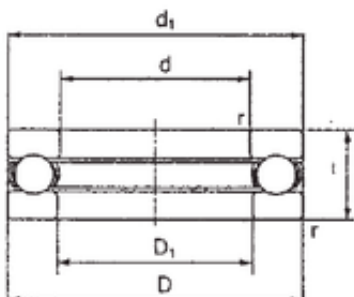

Tolamentos do Brasil Ltda

FBJ 2915 wqhnv.com

Bearing No. 2915

| | |
|-------------------------------|--------------|
| Size | 75x100x20 mm |
| Bore Diameter | 75 mm |
| Outer Diameter | 100 mm |
| Width | 20 mm |
| d | 75 mm |
| D | 100 mm |
| T | 20 mm |
| d1 | 100 mm |
| r min. | 0,6 mm |
| D1 | 75,2 mm |
| Weight | 0,425 Kg |
| Basic dynamic load rating (C) | 51 kN |
| Basic static load rating (C0) | 151 kN |
| (Grease) Lubrication Speed | 2200 r/min |

2915 Bearing 2D drawings and 3D CAD models