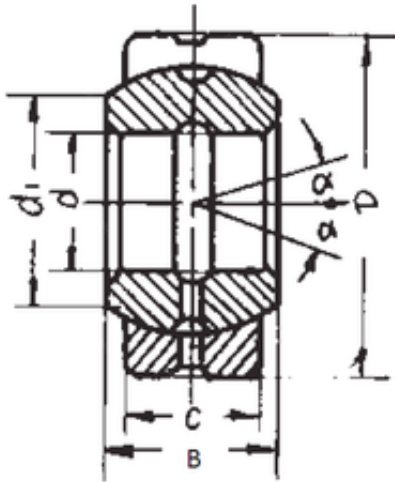

Tolamentos do Brasil Ltda

160 mm x 230 mm x 105 mm FBJ GE160ES
wqhmv.com

Bearing No. GE160ES

Size	160x230x105 mm
Bore Diameter	160 mm
Outer Diameter	230 mm
Width	105 mm
d	160 mm
D	230 mm
B	105 mm
C	80 mm
d1	170 mm
Angle	8 °
Weight	14,01 Kg
Basic dynamic load rating (C)	1370 kN

GE160ES Bearing 2D drawings and 3D CAD models