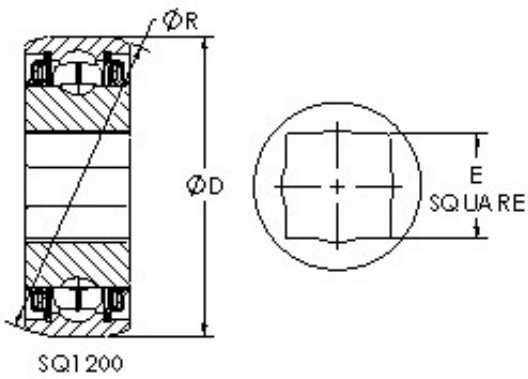

## AST SQ1209-104 deep groove ball bearings

Bearing No. SQ1209-104

Outer Diameter	85,7504 mm
Bearing Type	Spherical OD
Outer Dia (D)	3.3760
Outer Width (Bo)	1.1870
Inner Width (Bi)	1.4370
Square Hole Size (E)	1.29
Spherical Diameter (dk or Dk)	3.437
Shaft Size (ds) - 1-1/4" SQ	11/4" SQ
Weight (g)	900.00