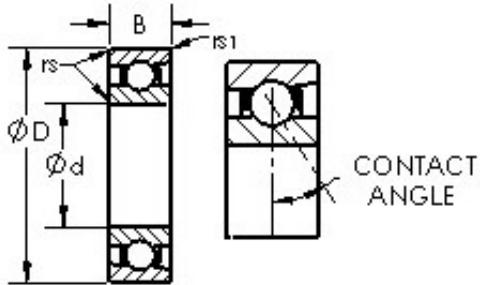

Tolamentos do Brasil Ltda

AST 7015AC angular contact ball bearings

Bearing No. 7015AC

Size	75x115x20 mm
Bore Diameter	75 mm
Outer Diameter	115 mm
Width	20 mm
Bearing Type	25 deg contact angle
Bore Dia (d)	75.0000
Outer Dia (D)	115.0000
Width (B)	20.0000
Radius (min) (rs)	1.100
Dynamic Load Rating (Cr)	48,500
Static Load Rating (Cor)	56,200
Max Speed (Grease) (X00 RPM)	10
Max Speed (Oil) (X1000 RPM)	16
Radius (min) (rs1)	0.600
Material	52100 Chrome steel (or equivalent)

7015AC Bearing 2D drawings and 3D CAD models