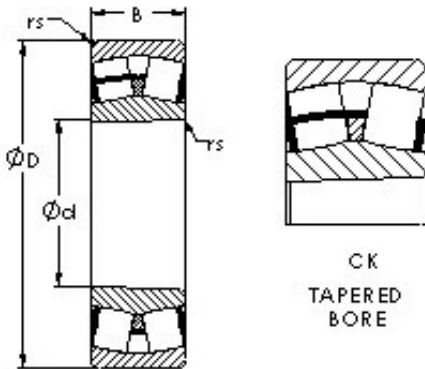

Tolamentos do Brasil Ltda

AST 24132CK30 spherical roller bearings

Bearing No. 24132CK30

Size	160x270x109 mm
Bore Diameter	160 mm
Outer Diameter	270 mm
Width	109 mm
Bearing Type	tapered bore
Bore Dia (d)	160.0000
Outer Dia (D)	270.0000
Width (B)	109.0000
Radius (min) (rs)	2.100
Dynamic Load Rating (Cr)	1,250,000
Static Load Rating (Cor)	2,110,000
Max Speed (Grease) (X000 RPM)	1
Max Speed (Oil) (X000 RPM)	1
Weight (g)	24,800.00
CAD Notice	Please contact AST Bearings to request a CAD Model for this part number.
Material	52100 Chrome steel, or equivalent

24132CK30 Bearing 2D drawings and 3D CAD models