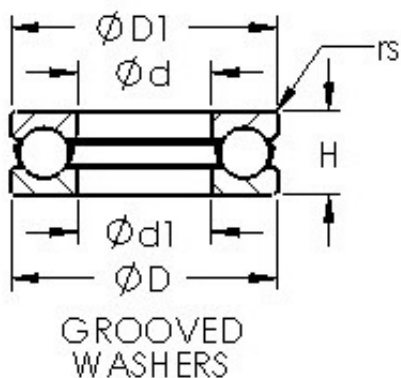

Tolamentos do Brasil Ltda

AST 51336M thrust ball bearings

Bearing No. 51336M

Bore Diameter	180 mm
Outer Diameter	300 mm
Bearing Type	with grooved raceway(s)
Bore Dia (d)	180.0000
Outer Dia (D)	300.0000
Radius (min) (rs)	3.000
Static Load Rating (Cor)	1,956,000
Dynamic Load Rating (Cr)	546,000
Max Speed (Grease) (X000 RPM)	1
Max Speed (Oil) (X000 RPM)	1
Height (H)	95.0000
Outer Dia. Pilot (D1)	295.0000
Bore Dia. Clearance (d1)	184.0000
Weight (g)	28,704.00
Material	52100 chrome steel, or equivalent.

51336M Bearing 2D drawings and 3D CAD models