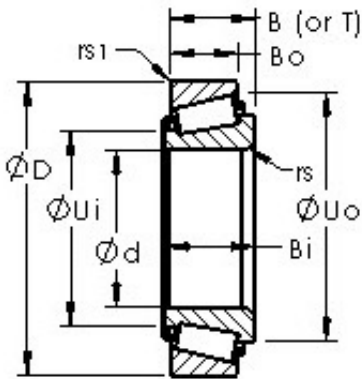

Tolamentos do Brasil Ltda

AST BM89449/HM89410 tapered roller bearings

Bearing No. BM89449/HM89410

Bore Diameter	36,5125 mm
Outer Diameter	76,2 mm
Width	29,37 mm
Bearing Type	single row assembly
Bore Dia (d)	1.4375
Outer Dia (D)	3.0000
Width (B)	1.1563
Outer Width (Bo)	0.9063
Inner Width (Bi)	1.1250
Radius (min) (rs)	0.138
Radius (min) (rs1)	0.130
Weight (g)	625.00
Material	52100 chrome steel or equivalent

BM89449/HM89410 Bearing 2D drawings and 3D CAD models